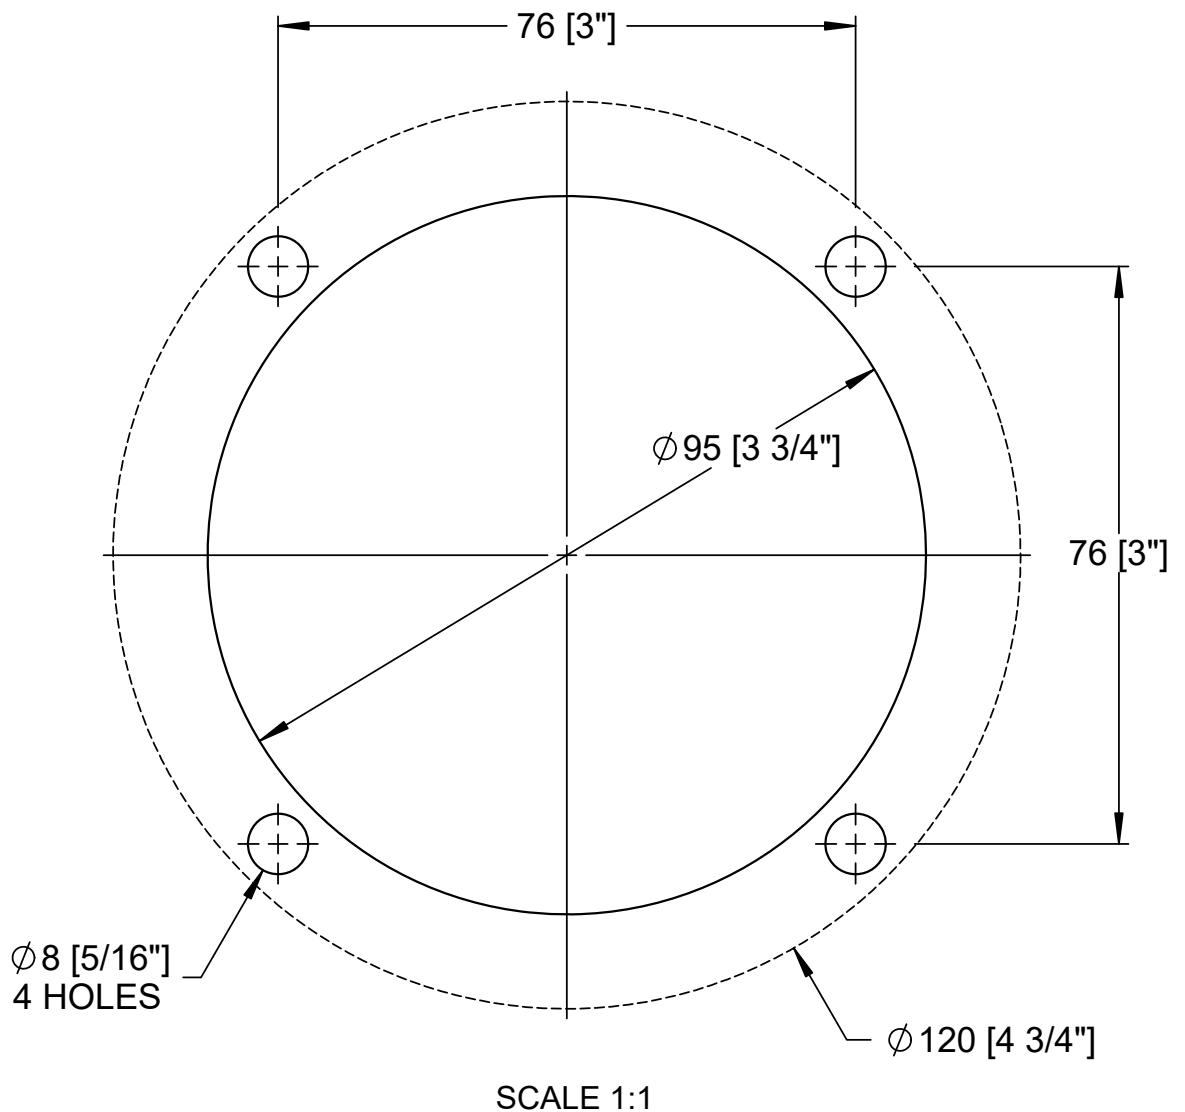

HELM MOUNTING TEMPLATE

MULTISTEER HELM PUMP

PART # HP-16F

All Dimensions are in mm.