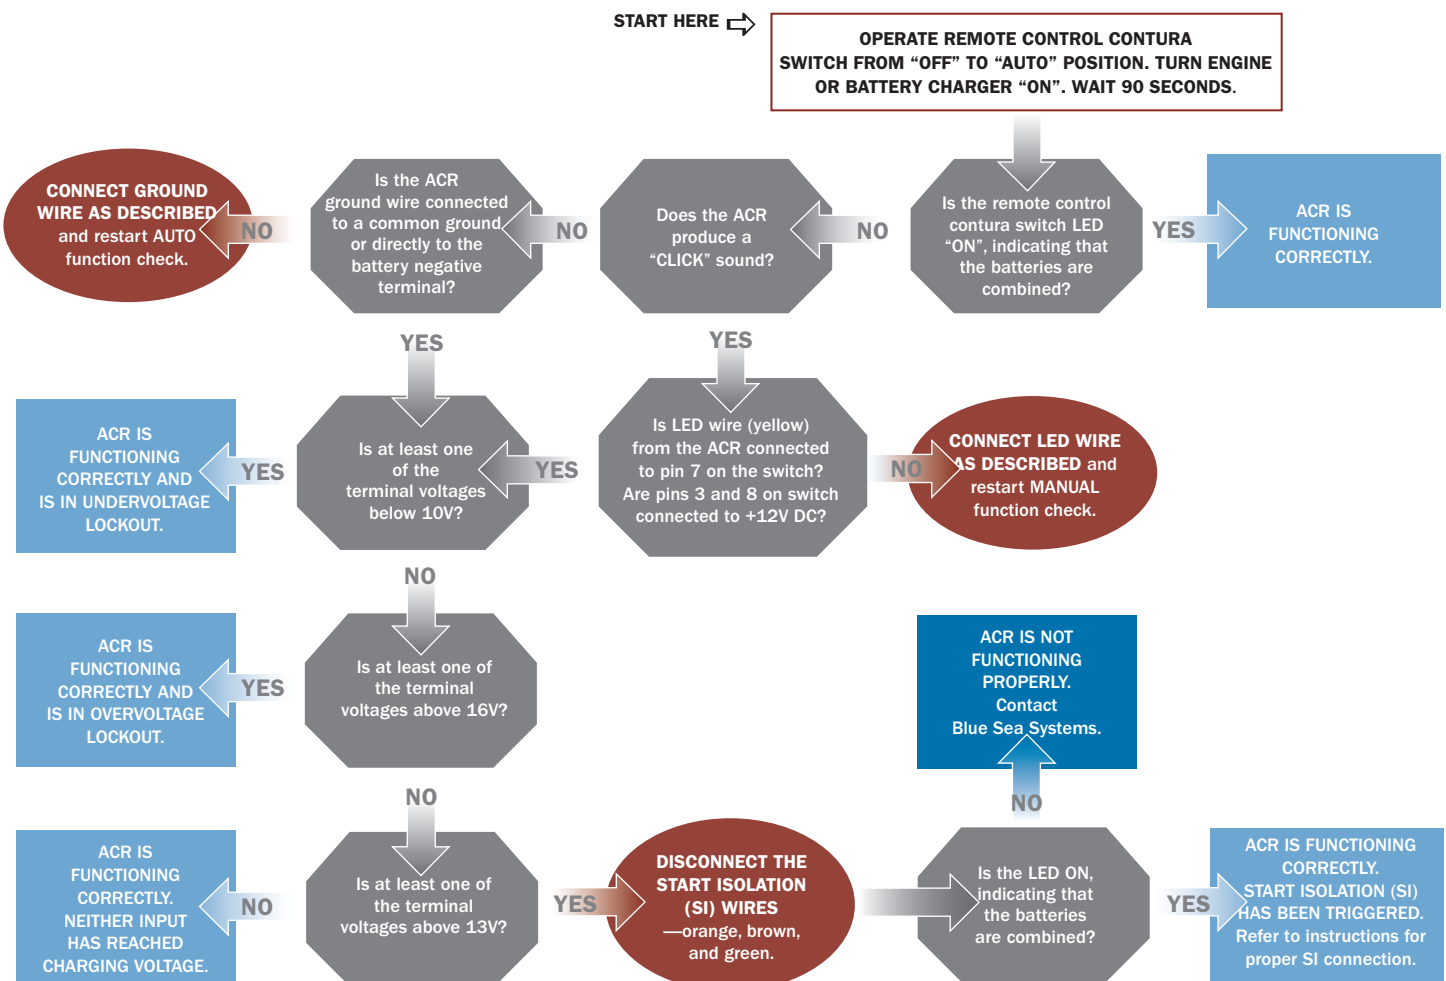

ML-Series Heavy Duty Automatic Charging Relay (ACR) Diagnostic Flowchart

PN 7620 / PN 7622 / PN 7621 / PN 7623

SYMPTOM

THE ACR WILL NOT COMBINE BATTERIES.

Ensure that manual override knob is in the "OFF" position with the latch up (7622 and 7623)

STEP 1: Check MANUAL COMBINE function with Remote Control Contura Switch

STEP 2: Check AUTO COMBINE function with Remote Control Contura Switch

LEGEND