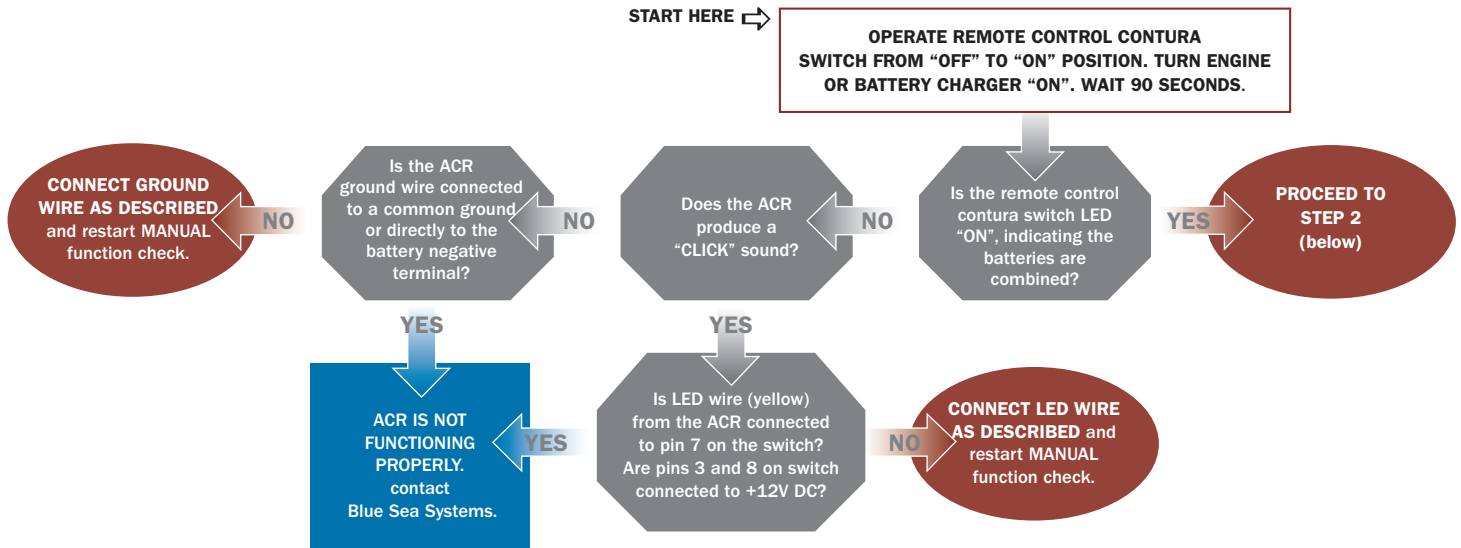

ML-Series Heavy Duty Automatic Charging Relay (ACR) Diagnostic Flowchart

PN 7620 / PN 7622 / PN 7621 / PN 7623

SYMPTOM

THE ACR WILL NOT COMBINE BATTERIES.

Ensure that manual override knob is in the "OFF" position with the latch up (7622 and 7623)

STEP 1: Check MANUAL COMBINE function with Remote Control Contura Switch

STEP 2: Check AUTO COMBINE function with Remote Control Contura Switch

LEGEND