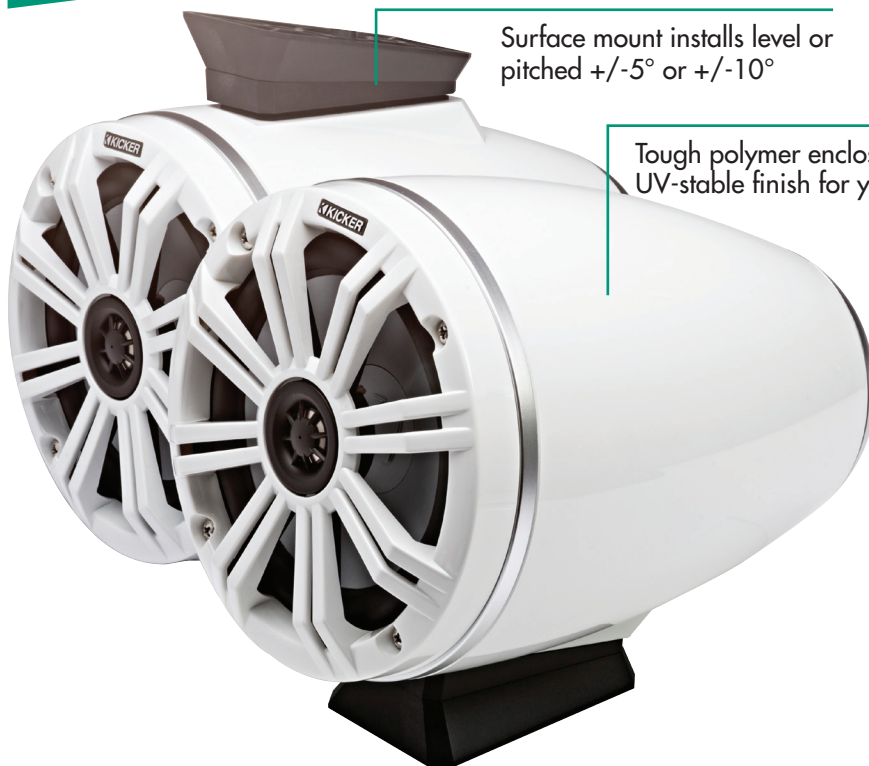

KICKER®

KMFC FLAT-MOUNT MARINE COAXIAL TOWER SYSTEM

Surface mount installs level or pitched +/-5° or +/-10°

Tough polymer enclosure with UV-stable finish for years of use

Seven-color RGB LED illumination (LED shown in green)

6.5- and 8-inch coaxial drivers with titanium tweeters for clean, powerful audio

Co-molded polypropylene cone with Santoprene® surround

WHAT MAKES IT SUPERIOR?

- Allows mounting to any flat surface including flat tower bar
- Easily mounts to personal watercraft such as WaveRunner® and Sea-Doo®
- Meets or exceeds UV/salt-water exposure industry standards
- Charcoal and white color options
- 316L stainless hardware included
- Use KMLC LED Wireless Controller (sold separately) to manage 13 additional colors and 19 modes

Model

	KMFC65	KMFC8
Woofer (in, mm)	6-1/2, 165	8, 200
Tweeters (in, mm)	3/4, 20	1, 25
Impedance (Ohms)	4	4
Continuous Power (watts RMS)	65	150
Frequency Response (Hz)	35-21k	35-21k
Enclosure Diameter (in, mm)	7, 178	8-3/16, 208
Enclosure Depth (in, mm)	9-13/16, 249	11-5/16, 287
Enclosure Height (in, mm)	6-7/8, 175	8-1/16, 205
LEDs Included	Yes	Yes