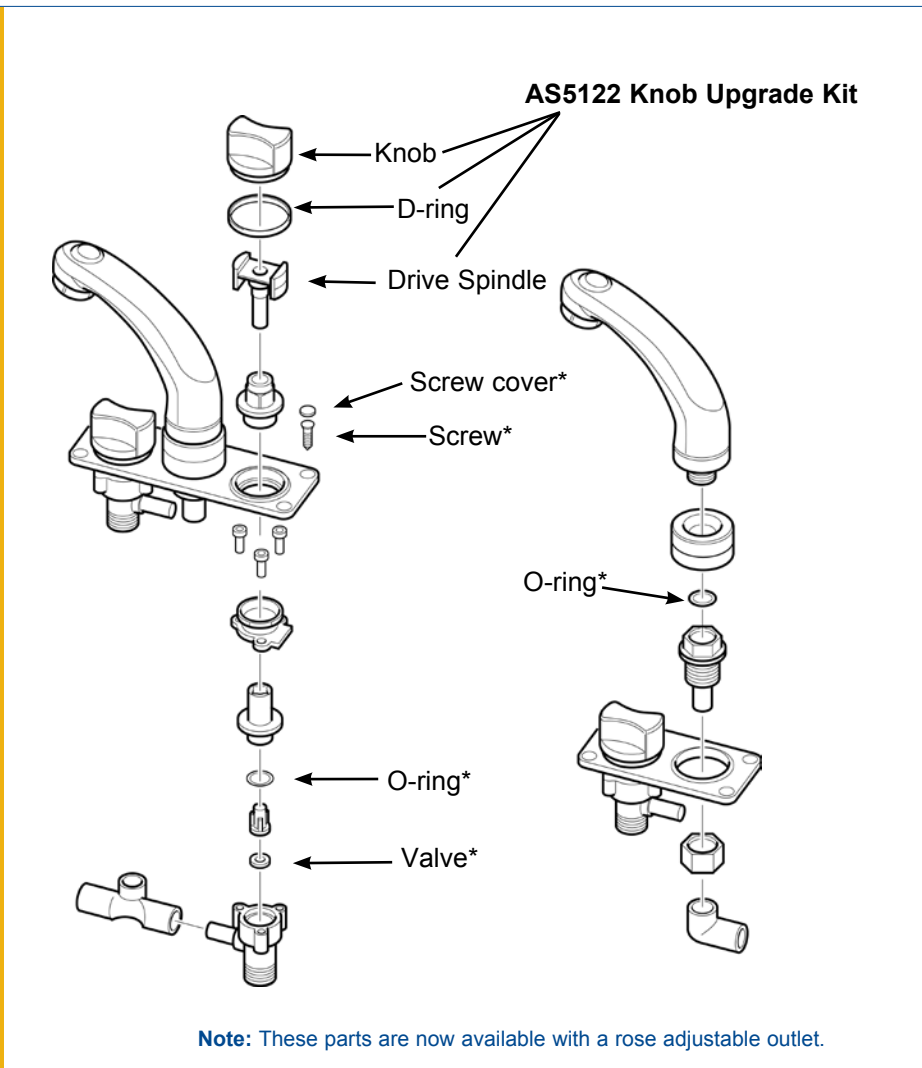

Faucets - Tough, Lightweight ABS Range

Elegance Single & Mixer Faucets Mk 2 (1/2" Threaded Connections)

Single: RT1210; Mixer: RT2210

Swivel Faucet Models

Note* Contained in Service Kit AK5030

Note: These parts are now available with a rose adjustable outlet.

Accessories

Also available separately

WF1530 Silverised Carbon Water Filter (inline)

Service Kits

AK5030 Service Kit with Complete Set of Serviceable parts for Elegance Faucets, Showers & Swim 'N' Rinse

Qty	Containing
5	O-ring (Combo showerhead & Tee-piece)
4	Screw No.6 csk
2	O-rings (control unit)
2	Valve washers
1	O-ring (tap outlet)
4	Screw covers white
4	Screw covers beige
6	Large screw covers white (Swim 'N' Rinse only)

RT9000 Microswitch Kit (2 switches)

Qty	Containing
2	Microswitches
2	Switch clips
4	Terminal connectors

AS5122 Knob Upgrade Kit White

AS5125 Long spout Assembly White