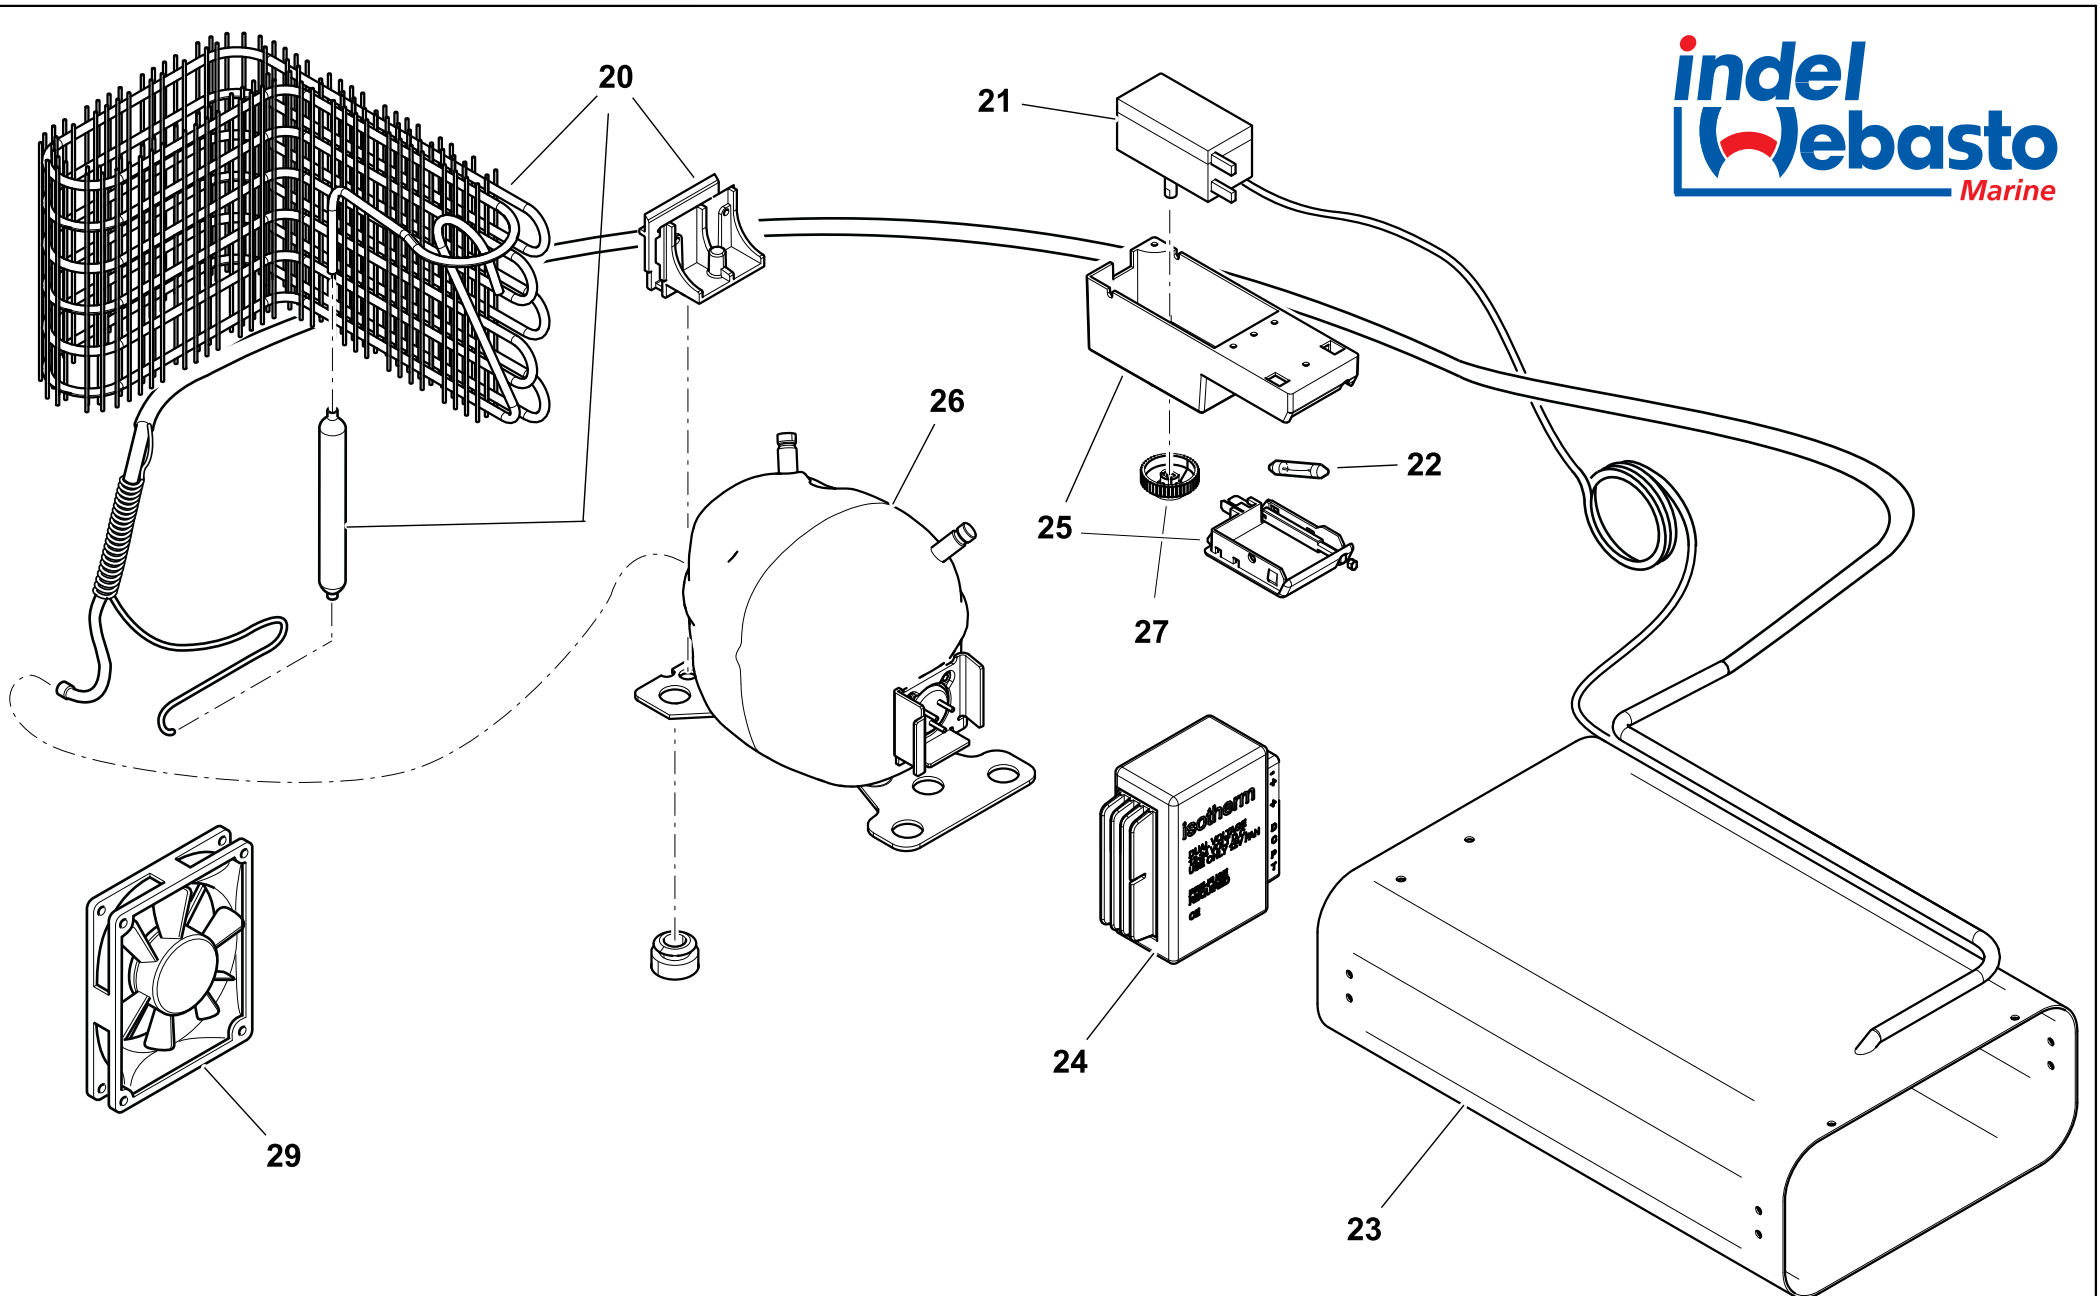

CR 85 ELEGANCE - CABINET

CR 85 ELEGANCE - COOLING UNIT

NUMERO NUMBER	COD. ARTICOLO ITEM CODE	DESCRIZIONE ARTICOLO ITEM DESCRIPTION
1	SGB00133AB	TOP BRIGHT SILVER CR85 ELEGANCE TOP BRIGHT SILVER CR85 ELEGANCE
2	SBE00194AB	CERNIERA SUPERIORE CR ELEGANCE UPPER HINGE CR ELEGANCE
3	SGC00302AA	COPERTURA EVAPORATORE PLASTICA BIANCA CR85/CR130 C. PLASTIC COVER FOR EVAPORATOR CR85/CR130 C.
4	SGC00291AA	GRIGLIA PICCOLA SUPERIORE CR85 C. SMALL UPPER SHELF CR85 C.
5	SGC00292AA	SGOCCIOLATOIO EVAPORATORE CR85/CR130 C. DRIP TRAY FOR CR85/CR130 C.
6	SGC00034AA	GRIGLIA INTERNA CR85 SHELF CR85
7	SBE00196AA	STAFFA SOSTEGNO PORTA PLASTICA NERA CR ELEGANCE SUPPORT BRACKET DOOR CR ELEGANCE
8	SGC00071AA	FILONCINO METALLO PER BALCONCINO CR85 METAL RETAINER CR85
9	SGC00293AA	BALCONCINO CONTROPORTA PLASTICA CON FERMI CR85 C. PLASTIC RETAINER WITH SHELTER CR85 C.
10	SGC00368AA	PORTA COMPLETA DI ACCESSORI E PANNELLI BRIGHT SILVER CR85 ELEGANCE COMPLETE DOOR CR85 ELEGANCE DOOR PANELS BRIGHT SILVER
11	SGC00294AA	PORTINA EVAPORATORE CRUISE CR49/CR65/CR85/CR130 C. & ELEGANCE EVAPORATOR DOOR CRUISE CR49/CR65/CR85/CR130 C. EL.
12	SGE00017AA	KIT CORNICI FISSAGGIO PANNELLO PORTA CR85 ELEGANCE KIT FRAME DOOR FOR FIXING PANEL CR85 ELEGANCE
13	SGD00043AA	KIT MANIGLIA BRIGHT SILVER COMPLETA DI MOLLE E PERNI PER CR49/65/85/130 ELEGANCE HANDLE BRIGHT SILVER COMPLETE KIT WITH SPRINGS AND PIVOT CR49/65/85/130 ELEGANCE
14	SGA00160AA	KIT PANNELLO PORTA CR85 ELEGANCE SILVER 595*459,5mm DOOR KIT PANEL CR85 ELEGANCE SILVER
15	SBE00195AB	CERNIERA INFERIORE CR ELEGANCE LOWER HINGE CR ELEGANCE
17	SBE00211AA	STAFFA AGGANCIAMENTO TOP INOX CR ELEGANCE INOX SUPPORT BRACKET FOR TOP CR ELEGANCE
19	SGB00146AA	FLANGIA 3 LATI 3 PEZZI BRIGHT SILVER CR85 ELEGANCE 3-SIDE FRAME 3-PARTS BRIGHT SILVER CR85 ELEGANCE
20	SBD00122AA	KIT CONDENSATORE PER CRUISE C. CONDENSATOR KIT FOR CRUISE C.
21	SEA00092DA	TERMOSTATO CRUISE 49/65/85/130 C. THERMOSTAT CRUISE 49/65/85/130 C.
22	SEC00038DA	LAMPADINA LED CR49/65/85/130 ELEGANCE LED LAMP CR49/64/85/130 ELEGANCE
23	SBF00105AA	EVAPORATORE CR85/130 C. EVAPORATOR FOR CR85/130 C.
24	SEG00002DA	CENTRALINA DANFOSS 101N0210 BD35/50F 12/24V ELECTRICAL UNIT DANF. 101N0210 BD35/50F 12/24V
24	SEG00030GA	CENTRALINA DANFOSS B35F/BD50F AC/DC 12/24V-115/230V ELECT. UNIT DANFOSS BD35F/50FAC/DC 12/24V-115/230V
25	SEC00004DA	PLAFONIERA COMPLETA 12/24V C. INTERNAL LIGHT KIT 12-24V C.
26	SBA00002DA	COMPRESSORE BD35F SENZA CENTRALINA DANFOSS COMPRESSOR BD35F 12/24V NO ELECTRICAL UNIT
27	SEA00093AA	MANOPOLA TERMOSTATO CRUISE 49/65/85/130 C. THERMOSTAT KNOB CRUISE 49/65/85/130 C.
28	SGC00022AA	CUBETTIERA CRUISE ICE CUBE CRUISE
29	SBG00005BA	VENTOLA CABLATA 12V LOW SPEED FAN 12V LOW SPEED FOR COMPACT AND CRUISE
30	SGF00026AA	INSERTO PLASTICA POSIZIONE VENTILAZIONE/CHIUSURA CR ELEGANCE PLASTIC INSERT VENTILATION/CLOSING POSITION CR ELEGANCE