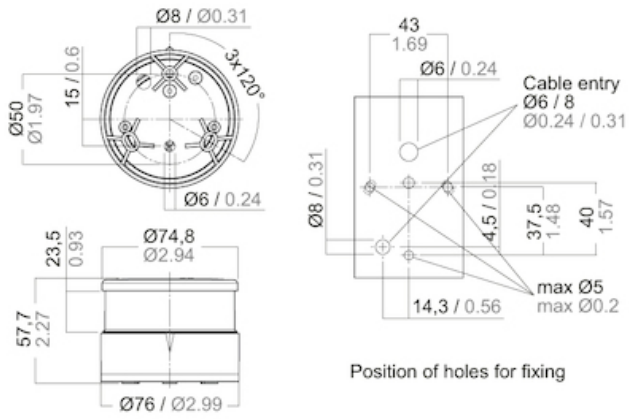

# 34 SET STARBOARD, PORT AND SIGNAL WHITE, 12/24 V, BLACK

Item Number	3899500001
GTIN	6947764683725
Stock status	A

## Technical specifications

Certificates	
Marine Approved	True
Technical Data	
Maximum ambient temperature (°C)	45
IP classification	67
Light Technical Data	
Number of lamps	3
Light source included	False

Electrical Data	
Main Feed DC (V) Min	12
Main Feed DC (V) Max	24
Housing	
Main body material	Polycarbonate
Surface treatment	Reinforced
Body colour	Black
Main body colour name	Black
Dimensions	
Net weight (kg)	0.3864

## Illustrations

Position of holes for fixing