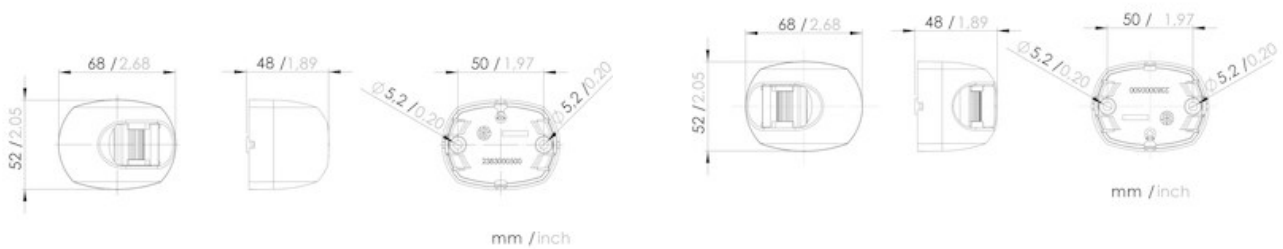

34 SET STARBOARD, PORT AND SIGNAL WHITE, 12/24 V, BLACK

Item Number	3899500001
GTIN	6947764683725
Stock status	A

Technical specifications

Certificates	
Marine Approved	True
Technical Data	
Maximum ambient temperature (°C)	45
IP classification	67
Light Technical Data	
Number of lamps	3
Light source included	False

Electrical Data	
Main Feed DC (V) Min	12
Main Feed DC (V) Max	24
Housing	
Main body material	Polycarbonate
Surface treatment	Reinforced
Body colour	Black
Main body colour name	Black
Dimensions	
Net weight (kg)	0.3864

Illustrations